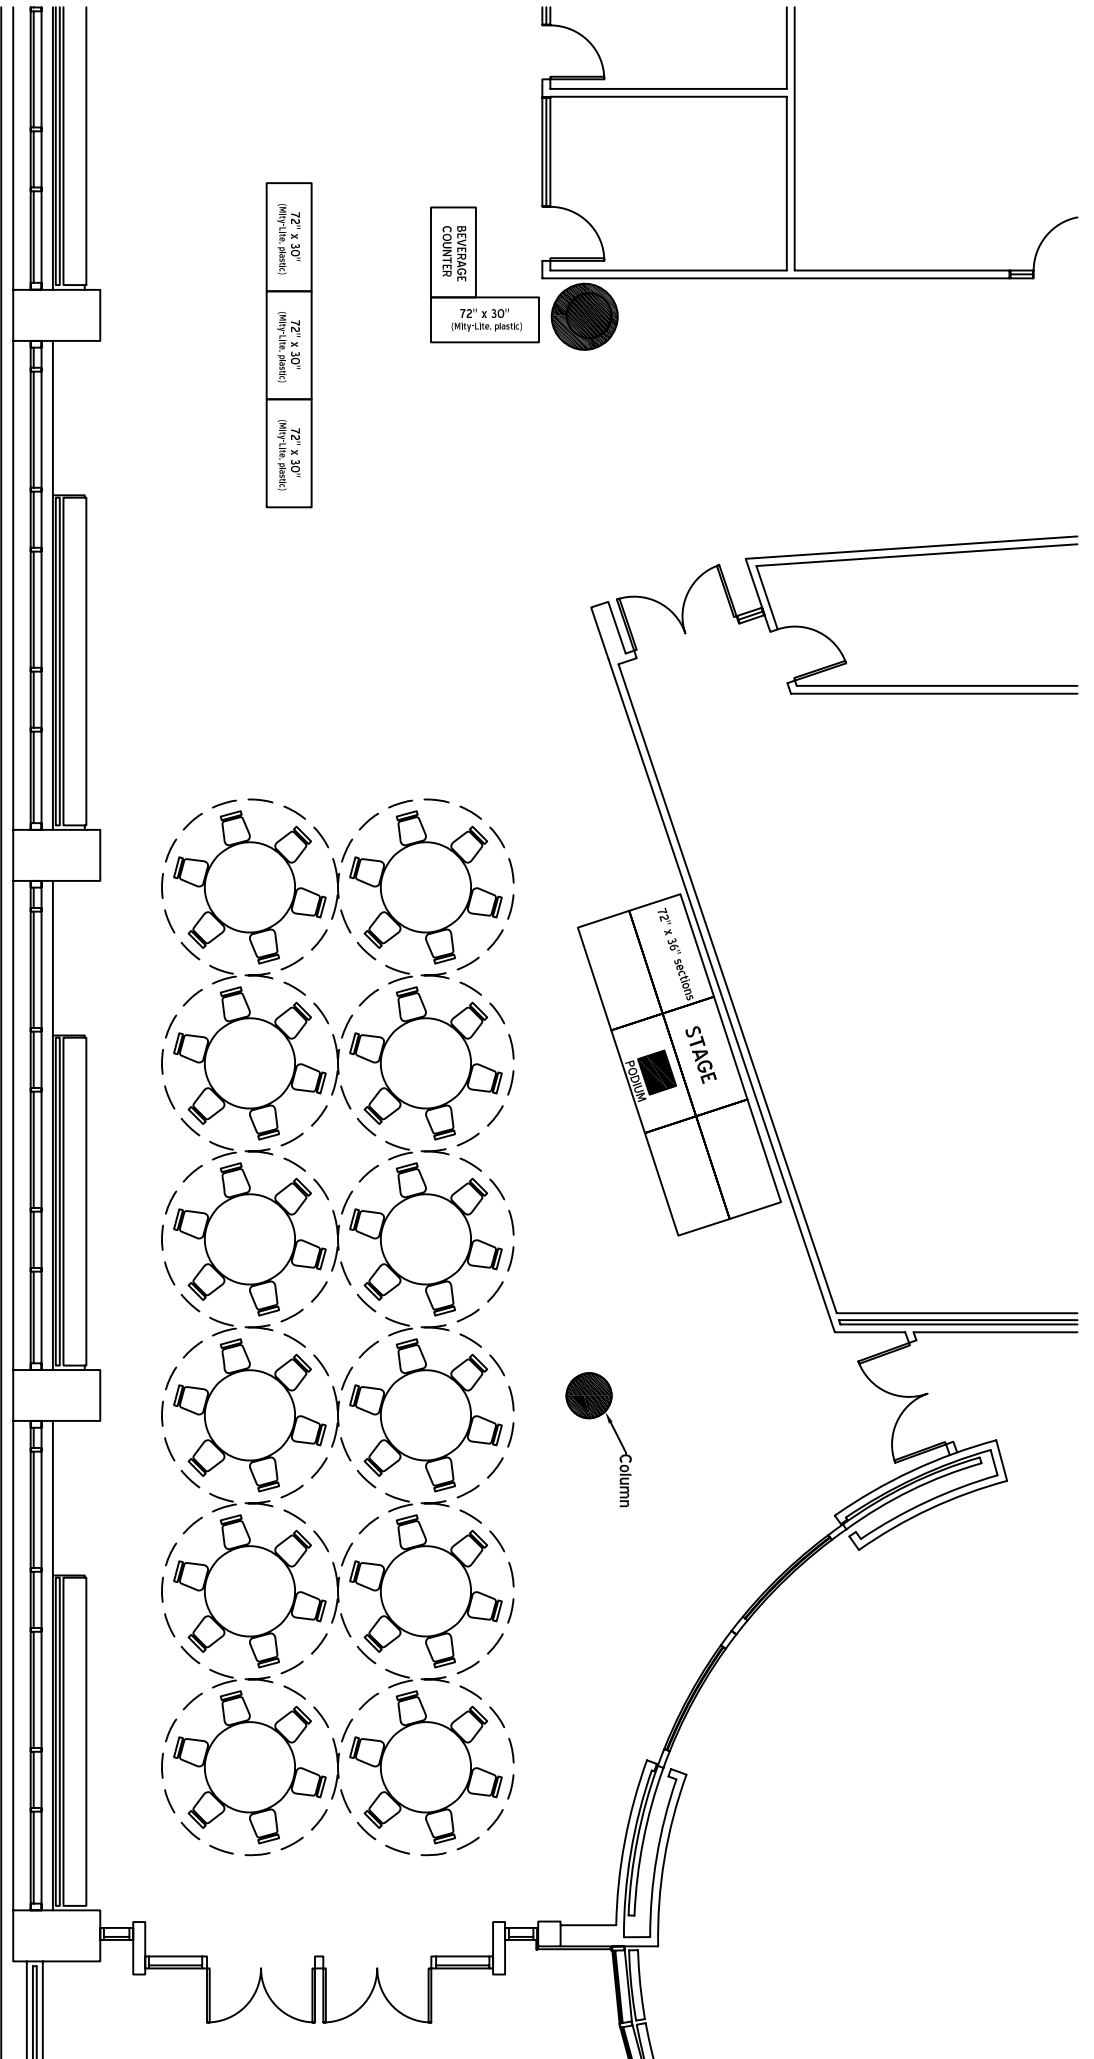

Concourse

Option: H

Round tables with 6 chairs & Stage

Alt: 7 chairs at each table

Capacity: 72/84

Notes:

Stage, with podium

(12) 60" diameter tables (mity-lite, plastic)

(1) Beverage counter

(4) 72" x 30" tables (mity-lite, plastic)

Scale: 3/32" = 1'

72" x 30"
(mity-lite, plastic)

72" x 30"
(mity-lite, plastic)

72" x 30"
(mity-lite, plastic)

BEVERAGE
COUNTER

72" x 30"
(Mity-Lite, plastic)

72" x 36" sections
STAGE
PODIUM

Column