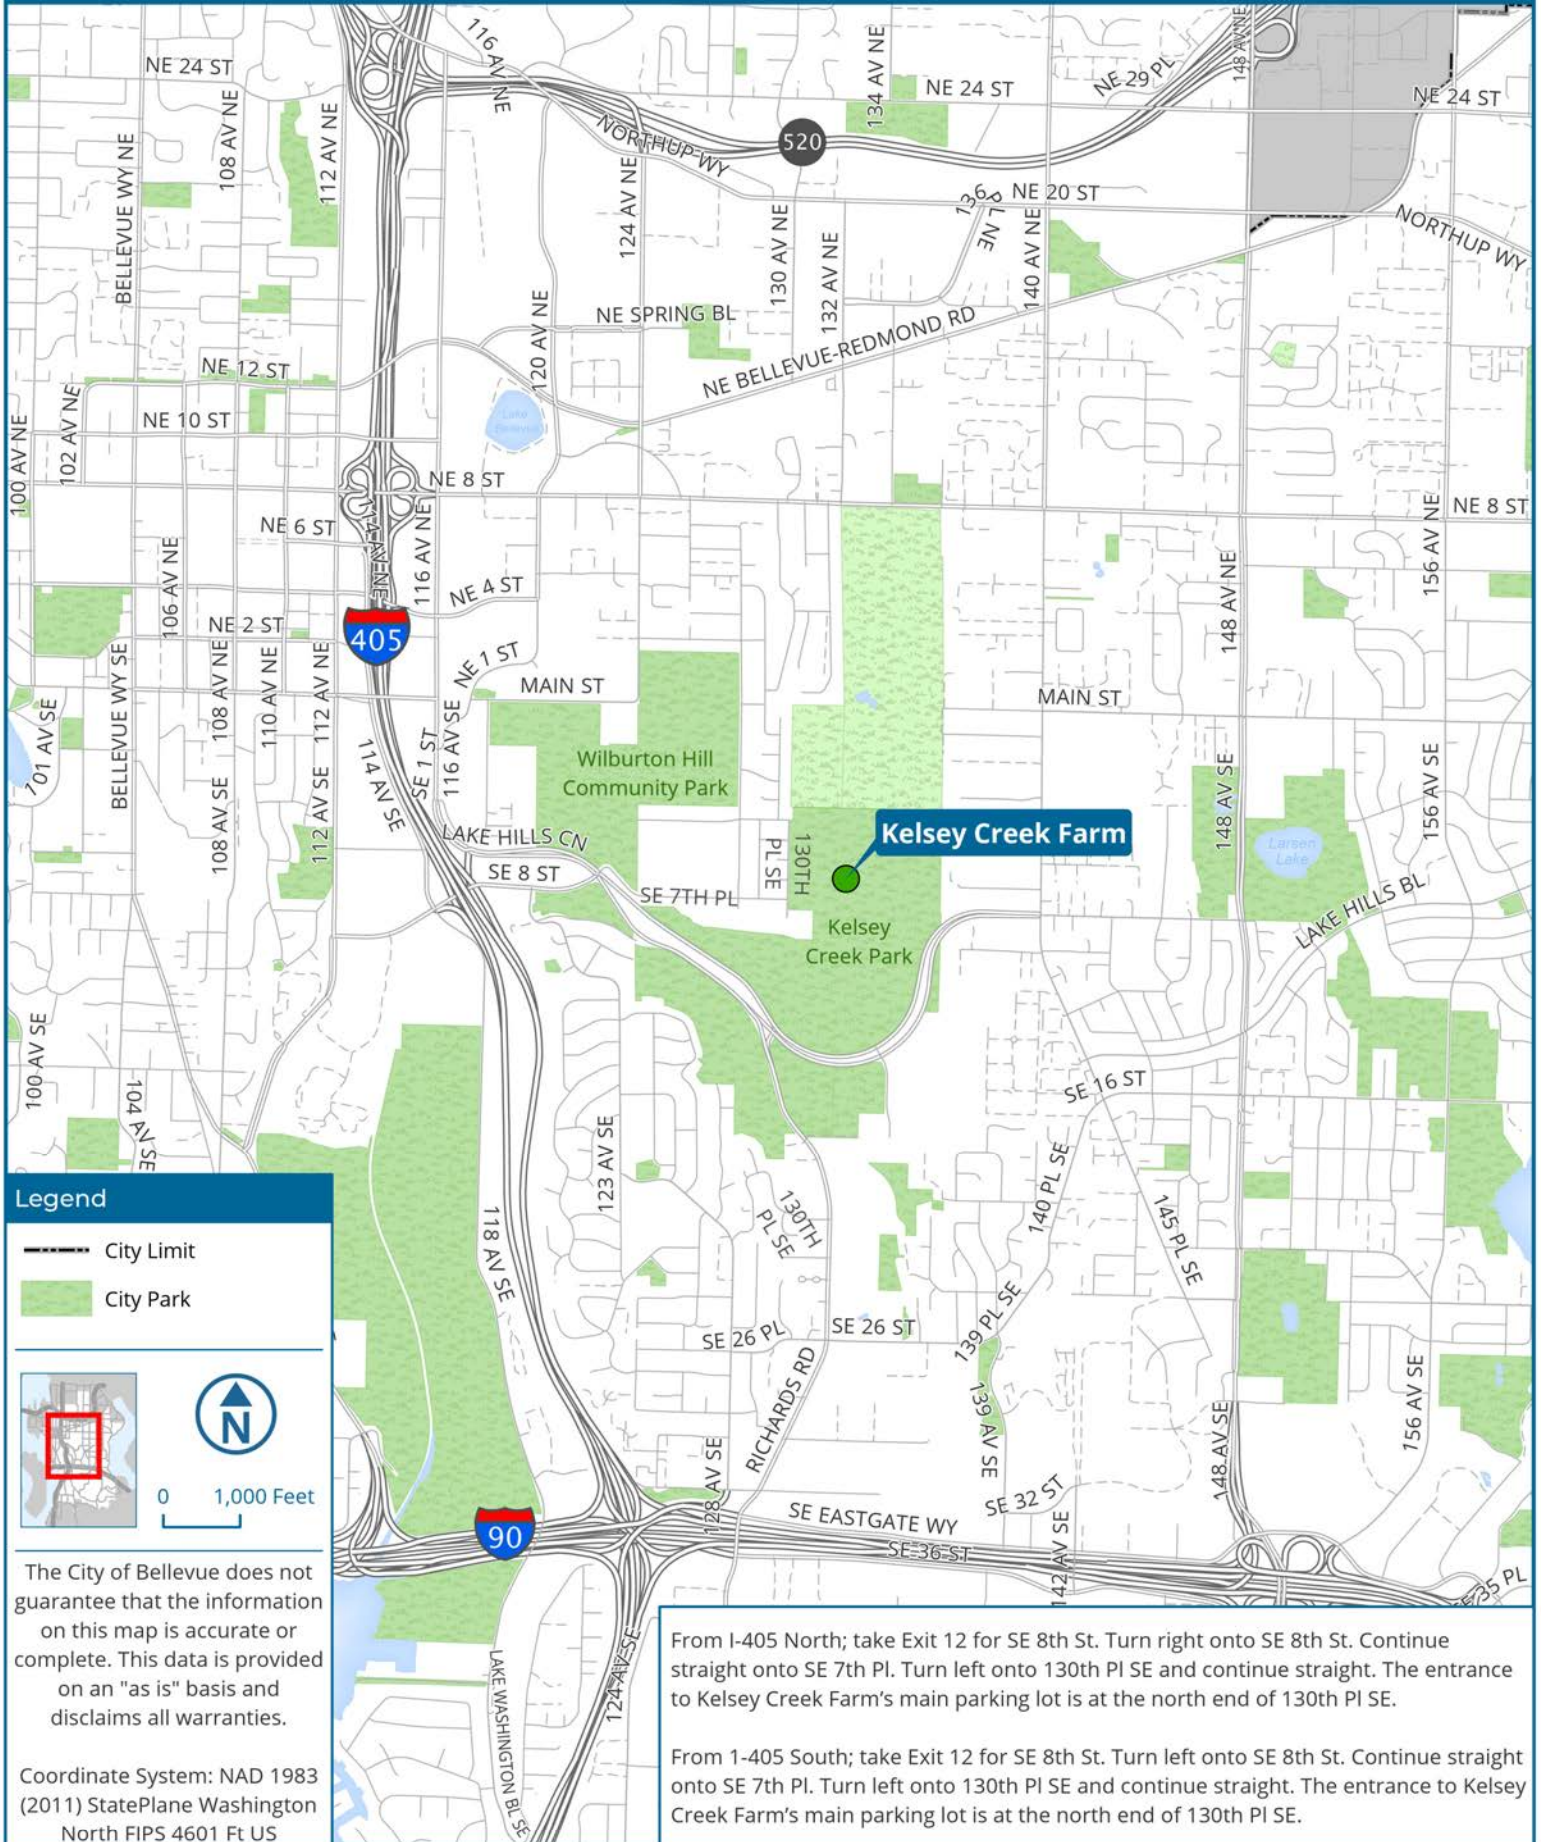

# Vicinity Map

### Legend

- City Limit
- City Park

0 1,000 Feet

The City of Bellevue does not guarantee that the information on this map is accurate or complete. This data is provided on an "as is" basis and disclaims all warranties.

Coordinate System: NAD 1983  
(2011) StatePlane Washington  
North FIPS 4601 Ft US

From I-405 North; take Exit 12 for SE 8th St. Turn right onto SE 8th St. Continue straight onto SE 7th Pl. Turn left onto 130th Pl SE and continue straight. The entrance to Kelsey Creek Farm's main parking lot is at the north end of 130th Pl SE.

From I-405 South; take Exit 12 for SE 8th St. Turn left onto SE 8th St. Continue straight onto SE 7th Pl. Turn left onto 130th Pl SE and continue straight. The entrance to Kelsey Creek Farm's main parking lot is at the north end of 130th Pl SE.